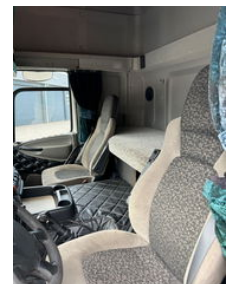

SPAPENS

DAF CF 85.360

General features

Brand	DAF
Model	CF 85.360
Subcategory	Cab over engine
Licence plate	btfb63
Odometer reading	1.062.512km
Construction year	2007
Date of first registration	21-06-2007
Condition	Used
General condition	Good
Fuel	Diesel
Emission class	Euro 5
Reference	20211420

Characteristics

Empty weight	6.975kg
Load capacity	13.525kg
Max. weight	20.500kg
Length	617cm
Width	250cm
Cabin	full
Cylinder contents	12.902cc

DAF CF 85.360

Technical specifications

Number of axes	2
Axis configuration	4x2
Transmission	Manual
assets	265kw