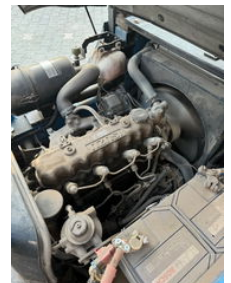

## Hangcha 2500KG Diesel Triple Side shift

### General features

Brand	Hangcha
Subcategory	Forklift
operatingHours	4039
Condition	Used
General condition	Good
Reference	20211411

### Characteristics

liftingCapacity	2.500kg
liftingHeight	4.600mm

mastType

triplex