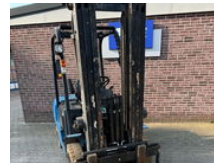

## Hangcha 2500KG Diesel Triple Side shift

### General features

Brand	Hangcha
Subcategory	Forklift
operatingHours	4039
Condition	Used
General condition	Good
Reference	20211411

### Characteristics

liftingCapacity	2.500kg
liftingHeight	4.600mm

mastType

triplex

# Hangcha 2500KG Diesel Triple Side shift