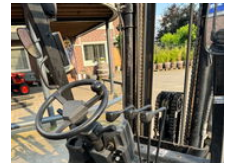

## Hangcha 2500KG Diesel Triple Side shift

### Characteristics

liftingCapacity	2.500kg
liftingHeight	4.600mm

mastType

triplex