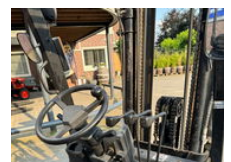

SPAPENS

Hangcha 2500KG Diesel Triple Side shift 2500KG Diesel Triple Side shift

General features

Brand	Hangcha
Subcategory	Forklift
operatingHours	4039
Condition	Used
General condition	Good
Reference	20211411

Characteristics

liftingCapacity

2.500kg

liftingHeight

4.600mm

mastType

triplex

Hangcha 2500KG Diesel Triple Side shift 2500KG Diesel Triple
Side shift