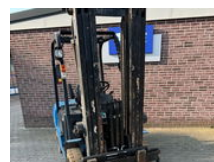

SPAPENS

Hangcha 2500KG Diesel Triple Side shift 2500KG Diesel Triple Side shift

General features

Brand	Hangcha
Subcategory	Forklift
operatingHours	4039
Condition	Used
General condition	Good
Reference	20211411

Characteristics

liftingCapacity

2.500kg

liftingHeight

4.600mm

mastType

triplex

Hangcha 2500KG Diesel Triple Side shift 2500KG Diesel Triple
Side shift