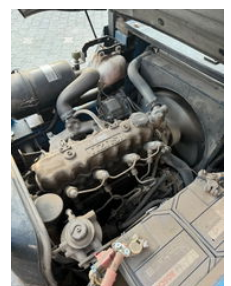

SPAPENS

Hangcha 2500KG Diesel Triple Side shift 2500KG Diesel Triple Side shift

General features

Brand	Hangcha
Subcategory	Forklift
operatingHours	4039
Condition	Used
General condition	Good
Reference	20211411

Characteristics

liftingCapacity

2.500kg

liftingHeight

4.600mm

mastType

triplex

Hangcha 2500KG Diesel Triple Side shift 2500KG Diesel Triple
Side shift