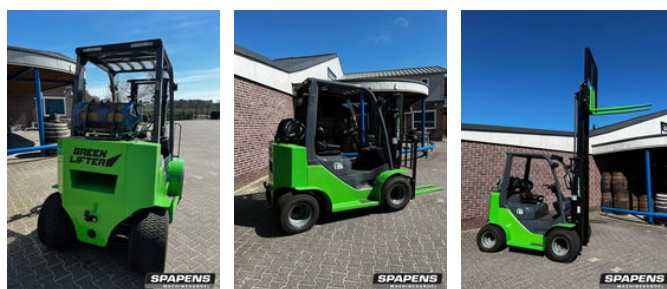

SPAPENS

Toyota 1500KG LPG tuinders heftruck G15

General features

| | |
|-------------------|----------------|
| Brand | Toyota |
| Subcategory | Forklift |
| Construction year | 2022 |
| Color | green |
| General condition | Very good |
| Fuel | energyType.lpg |
| Reference | 20211316 |

Characteristics

| | |
|--------------|---------|
| Empty weight | 2.660kg |
|--------------|---------|

| | |
|-----------------|---------|
| liftingCapacity | 1.500kg |
|-----------------|---------|

| | |
|---------------|-------|
| liftingHeight | 307mm |
|---------------|-------|