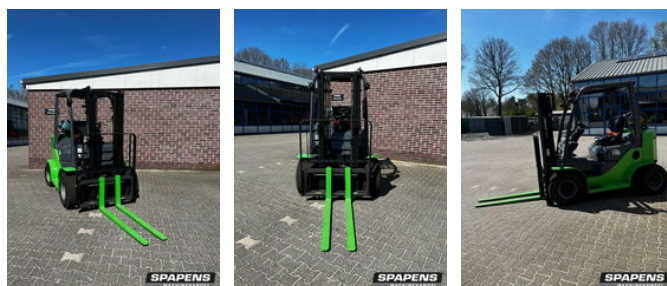

SPAPENS

Toyota 1500KG LPG tuinders heftruck G15

General features

| | |
|-------------------|----------------|
| Brand | Toyota |
| Subcategory | Forklift |
| Construction year | 2022 |
| Color | green |
| General condition | Very good |
| Fuel | energyType.lpg |
| Reference | 20211316 |

Characteristics

| | |
|--------------|---------|
| Empty weight | 2.660kg |
|--------------|---------|

| | |
|-----------------|---------|
| liftingCapacity | 1.500kg |
|-----------------|---------|

| | |
|---------------|-------|
| liftingHeight | 307mm |
|---------------|-------|