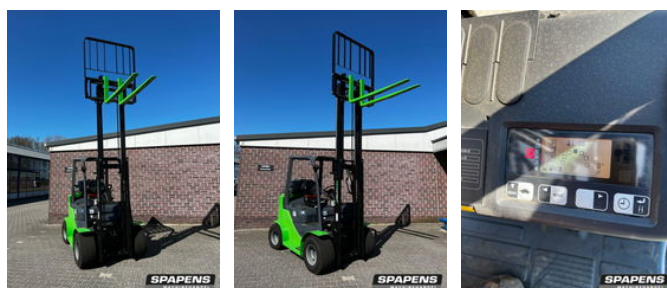

SPAPENS

Toyota 1500KG LPG tuinders heftruck G15

General features

| | |
|-------------------|----------------|
| Brand | Toyota |
| Subcategory | Forklift |
| Construction year | 2022 |
| Color | green |
| General condition | Very good |
| Fuel | energyType.lpg |
| Reference | 20211316 |

Characteristics

| | |
|--------------|---------|
| Empty weight | 2.660kg |
|--------------|---------|

| | |
|-----------------|---------|
| liftingCapacity | 1.500kg |
|-----------------|---------|

| | |
|---------------|-------|
| liftingHeight | 307mm |
|---------------|-------|